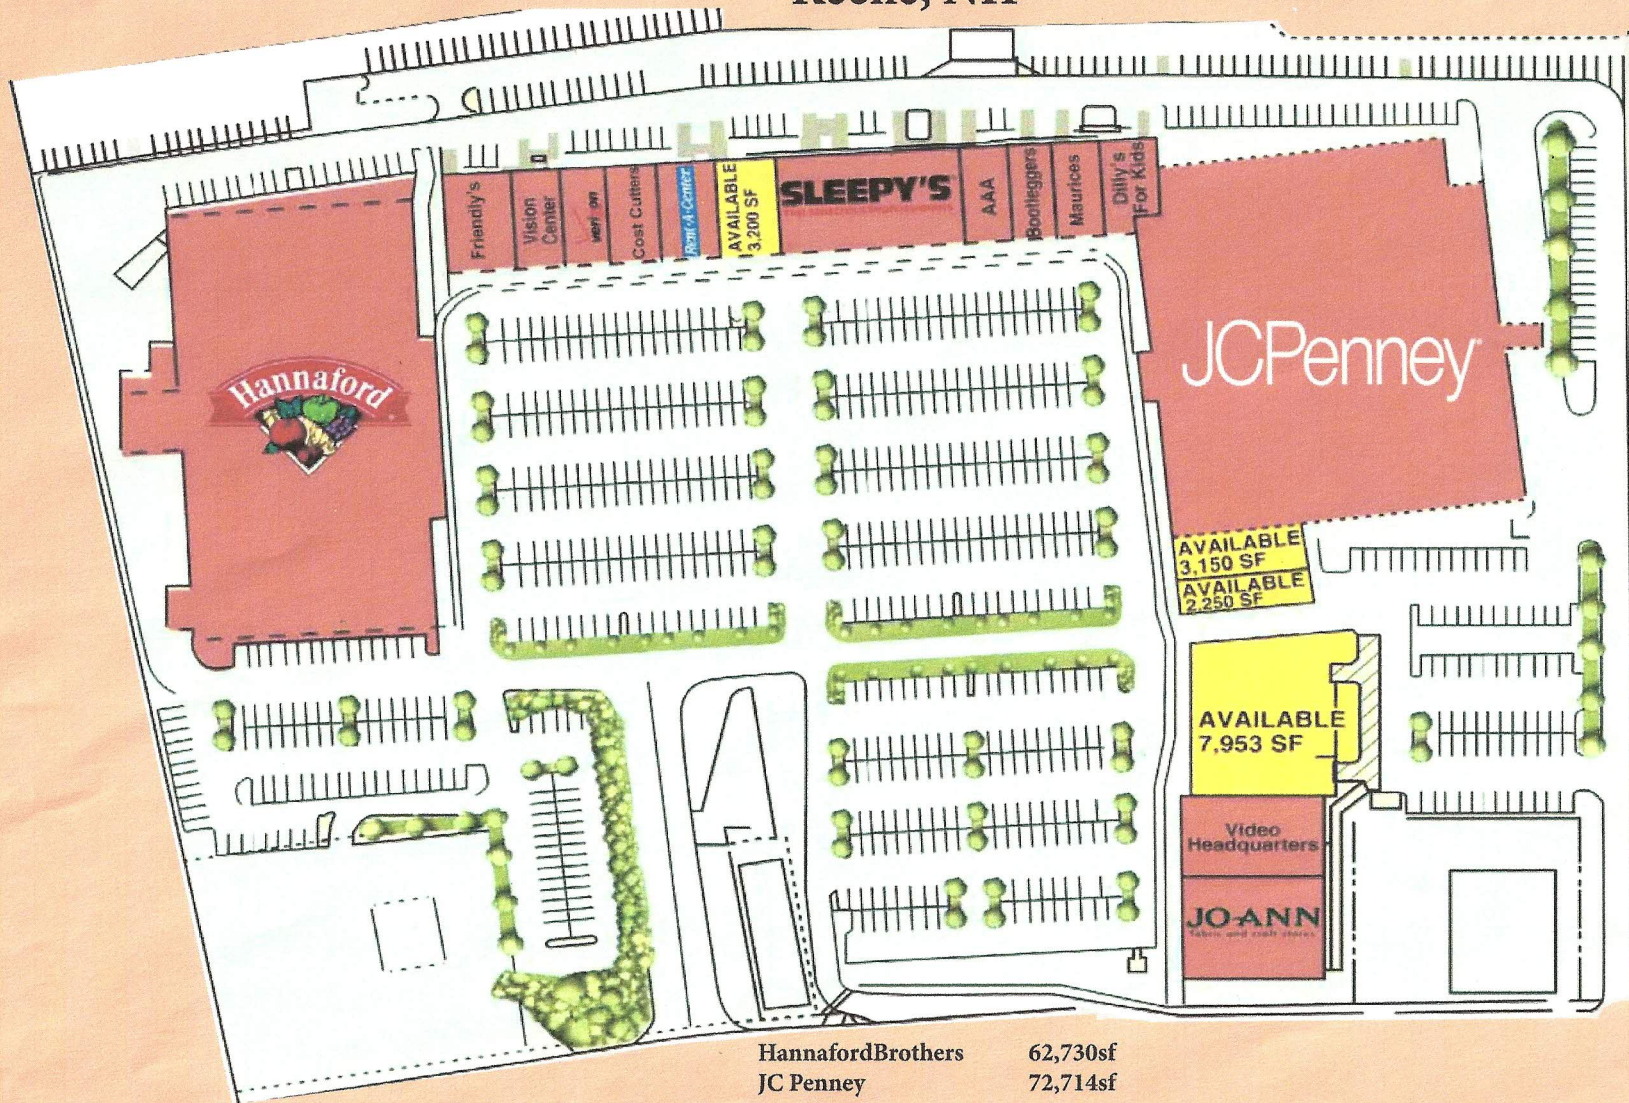

# West Street Shopping Center Keene, NH

HannafordBrothers 62,730sf  
JC Penney 72,714sf

Friendly's	4,000sf	Maurice's	2,999sf (3,200sf)
Vision Center	3,600sf	Dilly's	2,925sf
Verizon	1,600sf	Vacant	3,150sf
Cost Cutters	1,400sf	Vacant	2,250sf
Rent A Center	4,500sf	Vacant	7,953sf
Vacant	3,200sf	Video HQT	7,500sf
Sleepy's	8,400sf	Joann Fabric	10,000sf
AAA	2,275sf		